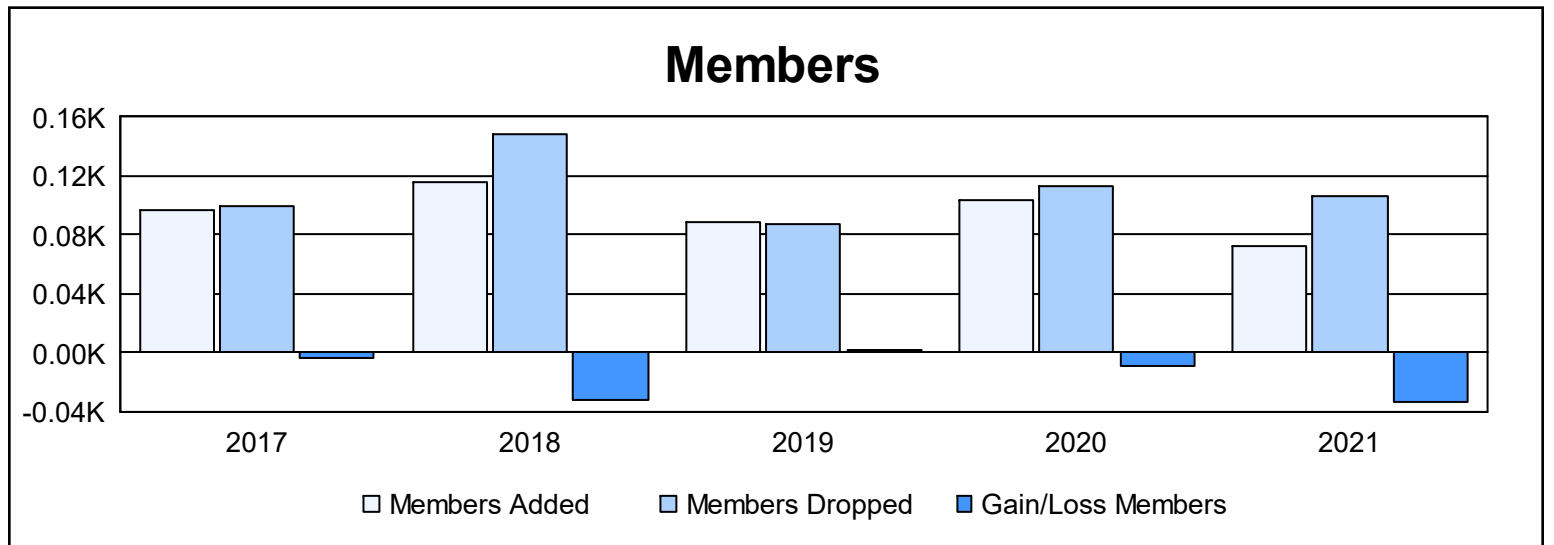

Year	New Clubs	Dropped Clubs	Gain/ Loss Clubs	New Members	Charter Members	Reinstate Members	Transfer Members	Total Member Added	Total Members Dropped	Gain/ Loss Members
2016-2017	0	0	0	84	0	0	13	97	100	-3
2017-2018	0	1	-1	101	4	1	10	116	148	-32
2018-2019	0	3	-3	71	2	0	16	89	87	2
2019-2020	1	3	-2	54	42	1	7	104	113	-9
2020-2021	0	0	0	55	3	0	15	73	106	-33
<b>Average</b>	<b>0</b>	<b>1</b>	<b>-1</b>	<b>73</b>	<b>10</b>	<b>0</b>	<b>12</b>	<b>96</b>	<b>111</b>	<b>-15</b>

### Membership Composition June 2021 Cumulative