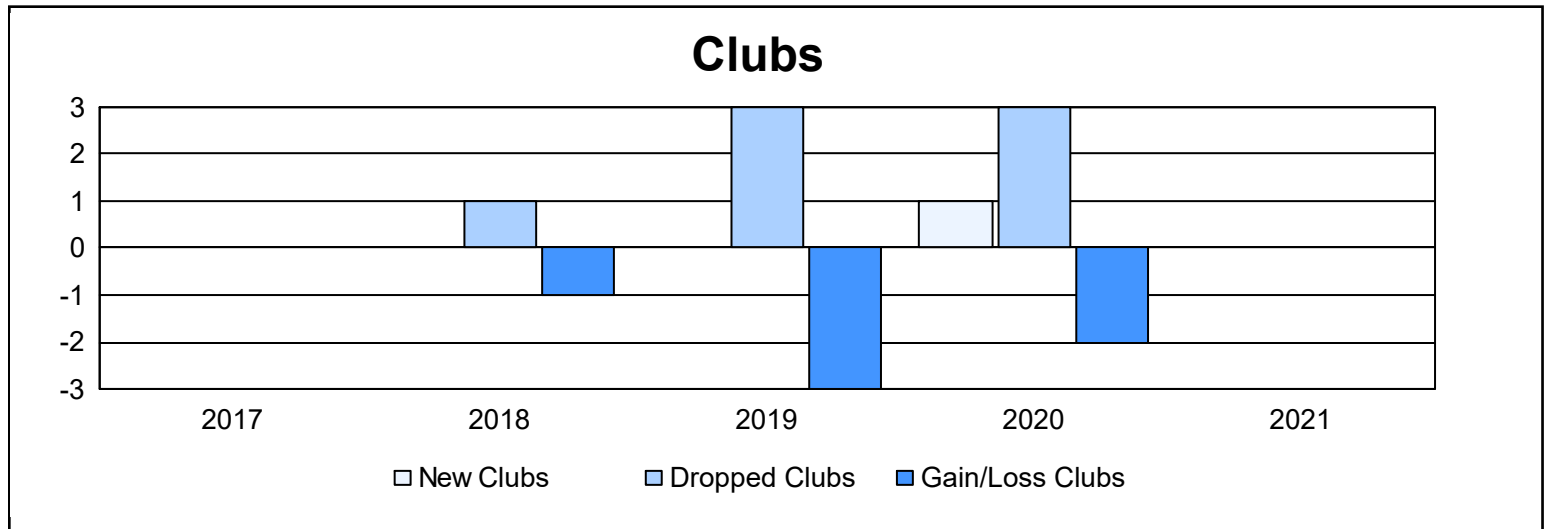

Year	New Clubs	Dropped Clubs	Gain/ Loss Clubs	New Members	Charter Members	Reinstate Members	Transfer Members	Total Member Added	Total Members Dropped	Gain/ Loss Members
2016-2017	0	0	0	84	0	0	13	97	100	-3
2017-2018	0	1	-1	101	4	1	10	116	148	-32
2018-2019	0	3	-3	71	2	0	16	89	87	2
2019-2020	1	3	-2	54	42	1	7	104	113	-9
2020-2021	0	0	0	55	3	0	15	73	106	-33
<b>Average</b>	<b>0</b>	<b>1</b>	<b>-1</b>	<b>73</b>	<b>10</b>	<b>0</b>	<b>12</b>	<b>96</b>	<b>111</b>	<b>-15</b>

### Membership Composition June 2021 Cumulative